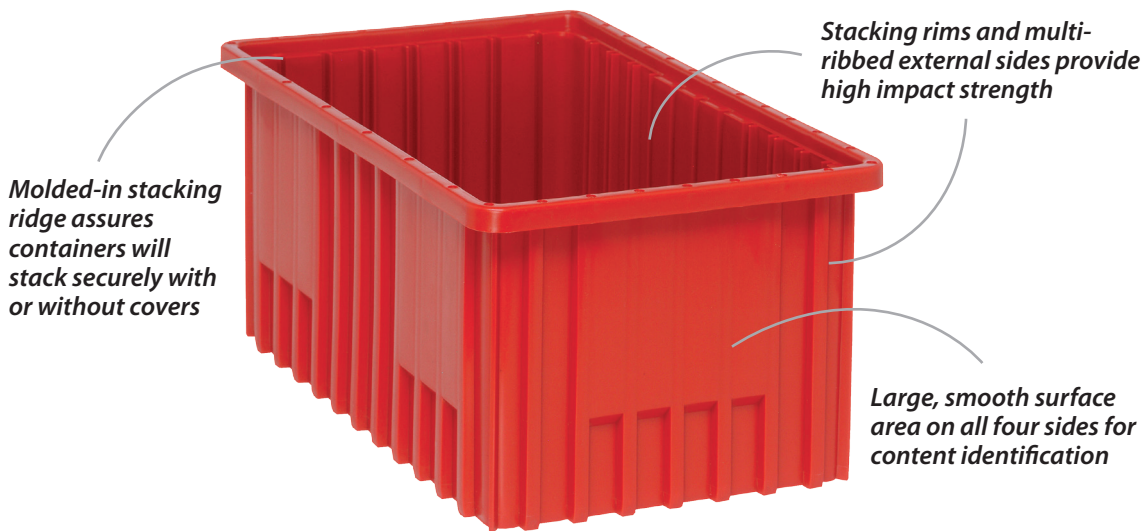

Dividable Grid Containers

Heavy duty Dividable Grid Containers can be used in industrial, commercial, electronic and health care industries for storage, assembly, fabrication and distribution applications. These containers offer the safest and most efficient method for compartmentalizing and protecting small to medium sized parts. Dividers allow you to customize the container's interior to a 1 1/8" square compartments to meet your exact needs.

Dividers

Containers can be divided by length and/or width allowing a subdivision down to a 1-1/8" square compartment size. Available in Gray.

Snap On Covers

Snap on covers protect contents from damage or dust during shipping and storage.

Clear Label Holder

Fits any size container. Three sizes to choose from.

Clear Dust Cover Acrylic Inlays

Clear Acrylic Dust Cover Inlays keep stored items visible while protecting against airborne dust and other contaminants. Cover lays inside on recessed rim of container.