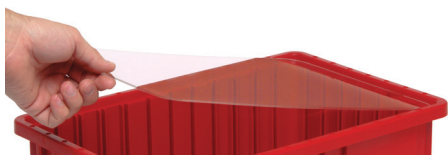

Dividable Grid Containers

Heavy duty Dividable Grid Containers can be used in industrial, commercial, electronic and health care industries for storage, assembly, fabrication and distribution applications. These containers offer the safest and most efficient method for compartmentalizing and protecting small to medium sized parts. Dividers allow you to customize the container's interior to a 1 1/8" square compartments to meet your exact needs.

Dividers

Containers can be divided by length and/or width allowing a subdivision down to a 1-1/8" square compartment size. Available in Gray.

Snap On Covers

Snap on covers protect contents from damage or dust during shipping and storage.

Clear Label Holder

Fits any size container. Three sizes to choose from.

Clear Dust Cover Acrylic Inlays

Clear Acrylic Dust Cover Inlays keep stored items visible while protecting against airborne dust and other contaminants. Cover lays inside on recessed rim of container.